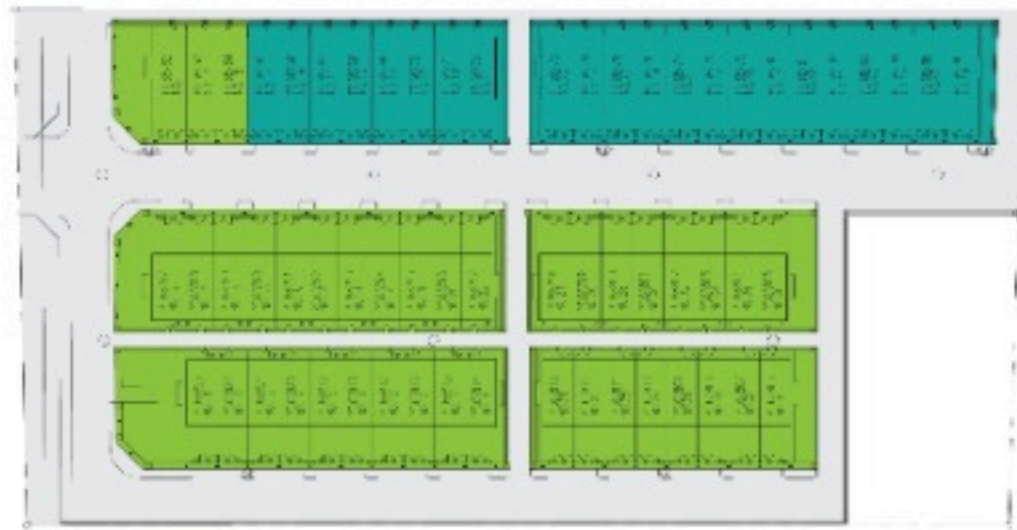

WE'RE ALWAYS BETTER TOGETHER.

MAKE GREAT MEMORIES.

GET LOST IN YOUR DREAMS.

LET CITY LIGHTS GUIDE YOU HOME.

MAKING HOUSE DREAM A REALITY

FROM BANDAR SERENIA TOL TO HOME ONLY **5 KM 7 MINUTES**

SITE PLAN

PT.68762 - PT.68824 (LOT ASAI 7784)

MUKIM DENGKIL, DAERAH SEPANG, SELANGOR DARUL EHSAN

TYPE RT 1

20' x 72' - 73' / 1,980 SQFT

4 BEDROOMS | 4 BATHROOMS

TYPE RT 2

20' x 73' / 1,860 SQFT

4 BEDROOMS | 3 BATHROOMS

SPECIFICATIONS